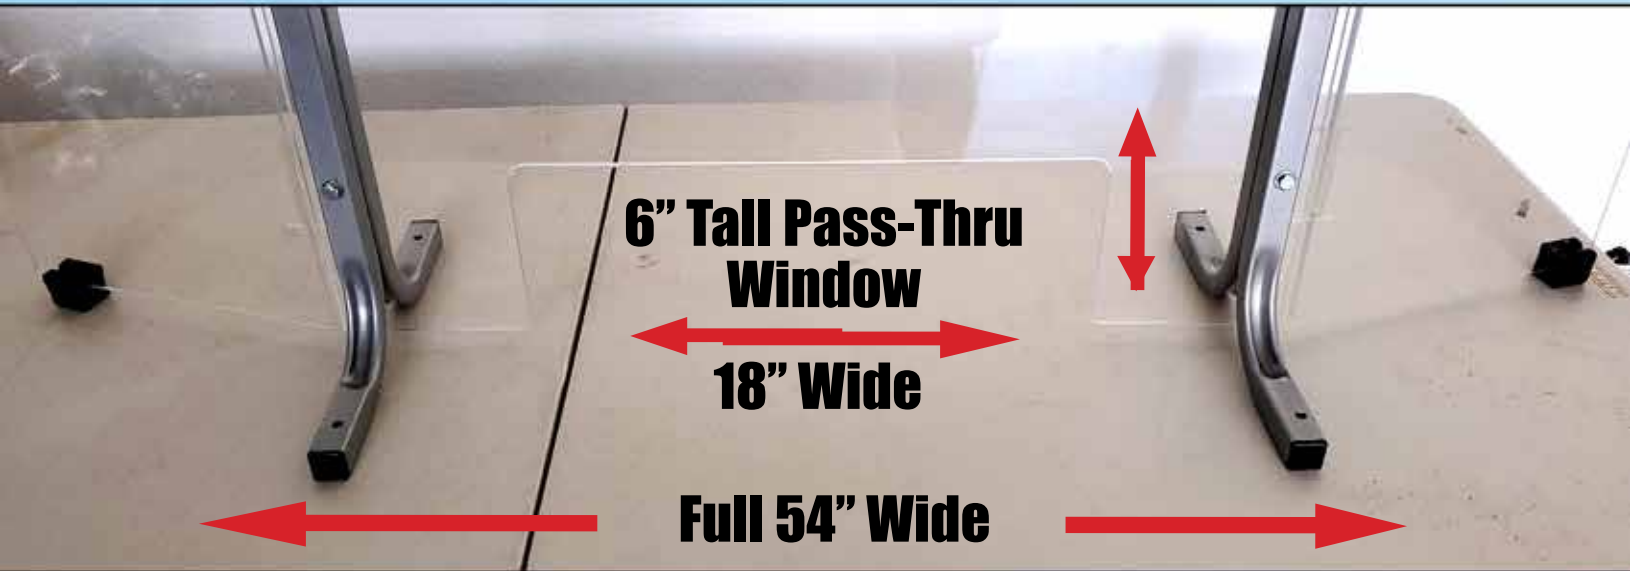

# “Strech Plastics” Freestanding Desk and Counter Protective Shields™

Help Keep Your Employees Safe

Our Desk Shield will Fit Most Desk Sizes

Made From Crystal Clear Acrylic Stylish and Portable

Our 18"x 6" pass through window protects your employees while allowing you to easily pass through files or books.

The Side Windows Swivel and can be adjusted to suit the size of your desk or table. The rubber side window supports hold the side windows in place on your desk or counter at any angle you wish.

With the Side Windows fully open the Desk Shield is 54" wide and with the Side Windows Fully Enclosed the Desk Shield is 30" wide. The Desk Shield mounting legs are a stable 13" wide allowing it to fit a majority of desks and tables.