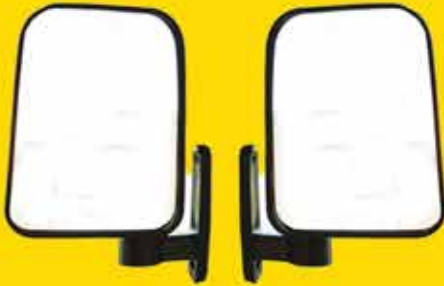

NEW 14" WHEEL & TIRE COMBOS

MS-0-1756

MS-0-1728

MS-0-1690

MS-0-1754

MS-0-1755

SAND & SEED BOTTLES

GL-SB-01

Only \$ CALL

BALL & CLUB WASHER

Hardware

GL-BW

Only \$ CALL

NEW VOLTAGE REDUCER

48v or 36v
to 12v
Output
30a

GL-VR-48

Only \$ CALL

NEW SIDE VIEW MIRRORS

GL-SM-01

Only \$ CALL

NEW SIDE VIEW LED SIGNAL MIRRORS

GL-SM-LED

Only \$ CALL

NEW REAR VIEW MIRRORS